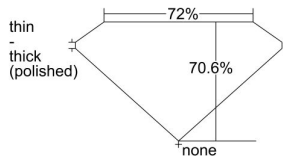

GIA®

FACSIMILE

GIA REPORT 6321855519

Verify this report at GIA.edu

GIA NATURAL DIAMOND DOSSIER®

July 03, 2024
GIA Report Number 6321855519
Shape and Cutting Style ..... Square Modified Brilliant
Measurements ..... 4.48 x 4.45 x 3.14 mm

GRADING RESULTS

Carat Weight ..... 0.52 carat
Color Grade ..... H
Clarity Grade VS1

ADDITIONAL GRADING INFORMATION

Polish ..... Excellent
Symmetry ..... Very Good
Fluorescence ..... Faint
Clarity Characteristics ..... Feather
Inscription(s): GIA 6321855519

PROPORTIONS

Profile not to actual proportions

GRADING SCALES

GIA COLOR SCALE		GIA CLARITY SCALE	
COLORLESS	D	VERY VERY SLIGHTLY INCLUDED	FLAWLESS
	E		INTERNALLY FLAWLESS
	F		VVS₁
	G		VVS₂
	H		VS₁
	I		VS₂
NEAR COLORLESS	J	VERY SLIGHTLY INCLUDED	SI₁
	K		SI₂
	L		I₁
	M		I₂
FAINT	N	SLIGHTLY INCLUDED	I₃
	O		
	P		
VERY LIGHT	Q	INCLUDED	
	R		
	S		
LIGHT	T		
	U		
	V		
	W		
	X		
	Y		
	Z