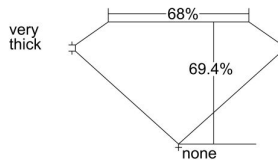

GIA®

FACSIMILE

GIA REPORT 6322223243

Verify this report at GIA.edu

GIA NATURAL DIAMOND DOSSIER®

March 20, 2019
GIA Report Number 6322223243
Shape and Cutting Style ..... **Cut-Cornered Rectangular Modified Brilliant**
Measurements ..... 5.45 x 4.40 x 3.06 mm

GRADING RESULTS

Carat Weight ..... 0.70 carat
Color Grade ..... E
Clarity Grade VS1

ADDITIONAL GRADING INFORMATION

Polish ..... Excellent
Symmetry ..... Very Good
Fluorescence ..... Medium Blue
Clarity Characteristics ..... Crystal
Inscription(s): GIA 6322223243

PROPORTIONS

Profile not to actual proportions

GRADING SCALES

GIA COLOR SCALE		GIA CLARITY SCALE			
COLORLESS	D	VERY VERY SLIGHTLY INCLUDED	FLAWLESS		
	E		INTERNALLY FLAWLESS		
	F	VERY SLIGHTLY INCLUDED	VVS₁		
	G		VVS₂		
	NEAR COLORLESS	H	SLIGHTLY INCLUDED	VS₁	
		I		VS₂	
		FAINT	J	INCLUDED	S₁
			K		S₂
	L		I₁		
	VERT LIGHT		M	INCLUDED	I₂
N			I₃		
O					
P					
LIGHT	Q				
	R				
	S				
	T				
	U				
	V				
	W				
	X				
	Y				
	Z