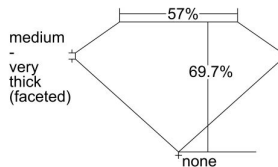

GIA®

FACSIMILE

GIA REPORT 6322378436

Verify this report at GIA.edu

GIA NATURAL DIAMOND DOSSIER®

March 29, 2019
GIA Report Number 6322378436
Shape and Cutting Style ..... Cushion Modified Brilliant
Measurements ..... 4.58 x 4.55 x 3.17 mm

GRADING RESULTS

Carat Weight ..... 0.51 carat
Color Grade ..... D
Clarity Grade S11

ADDITIONAL GRADING INFORMATION

Polish ..... Excellent
Symmetry ..... Very Good
Fluorescence ..... Faint
Clarity Characteristics ..... Crystal
Inscription(s): GIA 6322378436

PROPORTIONS

Profile not to actual proportions

GRADING SCALES

GIA COLOR SCALE		GIA CLARITY SCALE			
COLORLESS	D	VERY VERY SLIGHTLY INCLUDED	FLAWLESS		
	E		INTERNALLY FLAWLESS		
	F	VERY SLIGHTLY INCLUDED	VVS₁		
	G		VVS₂		
	H		VS₁		
	NEAR COLORLESS	I	SLIGHTLY INCLUDED	VS₂	
		J		S1₁	
		FAINT	K	INCLUDED	S1₂
			L		I₁
			M		I₂
VERT LIGHT	N	LIGHT	I₃		
	O				
	P				
	Q				
	R				
	S				
	T				
LIGHT	U				
	V				
	W				
	X				
Y					
Z