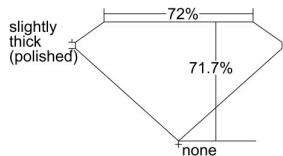

GIA®

FACSIMILE

GIA REPORT 6322420361

Verify this report at GIA.edu

GIA NATURAL DIAMOND DOSSIER®

July 04, 2024
GIA Report Number 6322420361
Shape and Cutting Style ..... **Square Modified Brilliant**
Measurements ..... 4.39 x 4.39 x 3.15 mm

GRADING RESULTS

Carat Weight ..... 0.51 carat
Color Grade ..... H
Clarity Grade VS1

ADDITIONAL GRADING INFORMATION

Polish ..... Excellent
Symmetry ..... Very Good
Fluorescence ..... None
Clarity Characteristics..... **Feather, Pinpoint, Indented Natural**
Inscription(s): GIA 6322420361

PROPORTIONS

Profile not to actual proportions

GRADING SCALES

GIA COLOR SCALE		GIA CLARITY SCALE			
COLORLESS	D	VERY VERY SLIGHTLY INCLUDED	FLAWLESS		
	E		INTERNALLY FLAWLESS		
	F	VERY SLIGHTLY INCLUDED	VVS₁		
	G		VVS₂		
	H		VS₁		
	NEAR COLORLESS	I	SLIGHTLY INCLUDED	VS₂	
		J		SI₁	
		FAINT	K	INCLUDED	SI₂
			L		I₁
			M		I₂
VERT LIGHT	N	LIGHT	I₃		
	O				
	P				
	Q				
	R