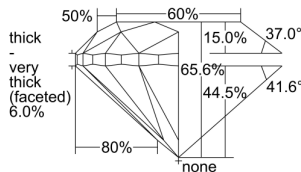

GIA®

FACSIMILE

GIA REPORT 6325426244

Verify this report at GIA.edu

GIA NATURAL DIAMOND DOSSIER®

April 04, 2019
GIA Report Number 6325426244
Shape and Cutting Style ..... Round Brilliant
Measurements ..... 4.88 - 4.92 x 3.22 mm

GRADING RESULTS

Carat Weight ..... 0.50 carat
Color Grade ..... K
Clarity Grade VVS1
Cut Grade ..... Good

ADDITIONAL GRADING INFORMATION

Polish ..... Excellent
Symmetry ..... Very Good
Fluorescence ..... Medium Blue
Clarity Characteristics ..... Feather
Inscription(s): GIA 6325426244

PROPORTIONS

Profile to actual proportions

GRADING SCALES

GIA COLOR SCALE

COLORLESS	D
	E
	F
	G
	H
	I
	J
NEAR COLORLESS	K
	L
	M
	N
	O
	P
	R
	S
	T
	U
	V
	W
	X
	Y
LIGHT	Z

GIA CLARITY SCALE

FLAWLESS	VERY VERY SLIGHTLY INCLUDED	VVS₁	
			VVS₂
INTERNALLY FLAWLESS	VERY SLIGHTLY INCLUDED	VS₁	
		VS₂	
SLIGHTLY INCLUDED	SLIGHTLY INCLUDED	SI₁	
		SI₂	
INCLUDED	INCLUDED	I₁	
		I₂	
		I₃	

GIA CUT SCALE

EXCELLENT
VERY GOOD
GOOD
FAIR
POOR