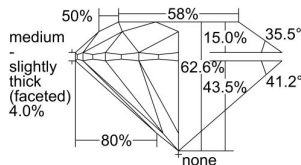

GIA®

FACSIMILE

GIA REPORT 6325796417

Verify this report at GIA.edu

GIA NATURAL DIAMOND DOSSIER®

May 08, 2024
GIA Report Number 6325796417
Shape and Cutting Style ..... Round Brilliant
Measurements ..... 5.77 - 5.80 x 3.62 mm

GRADING RESULTS

Carat Weight ..... 0.75 carat
Color Grade ..... H
Clarity Grade VS2
Cut Grade ..... Excellent

ADDITIONAL GRADING INFORMATION

Polish ..... Excellent
Symmetry ..... Excellent
Fluorescence ..... Medium Blue
Clarity Characteristics ..... Crystal
Inscription(s): GIA 6325796417

PROPORTIONS

Profile to actual proportions

GRADING SCALES

GIA COLOR SCALE	GIA CLARITY SCALE	GIA CUT SCALE	
D	FLAWLESS	EXCELLENT	
E	INTERNALLY FLAWLESS		
F		VVS₁	VERY GOOD
G	VVS₂		
H	VS₁	GOOD	
I	VS₂		
J	SI₁	FAIR	
K	SI₂		
L	I₁	POOR	
M			I₂
N	I₃		
O			
P			
Q			
R			
S			
T			
U			
V			
W			
X			
Y			
Z