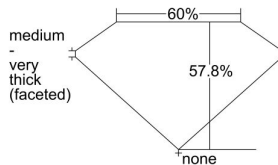

GIA®

FACSIMILE

GIA REPORT 6331474534

Verify this report at GIA.edu

GIA NATURAL DIAMOND DOSSIER®

August 13, 2019
GIA Report Number 6331474534
Shape and Cutting Style ..... Pear Brilliant
Measurements ..... 7.48 x 4.80 x 2.77 mm

GRADING RESULTS

Carat Weight ..... 0.60 carat
Color Grade ..... F
Clarity Grade VVS1

ADDITIONAL GRADING INFORMATION

Polish ..... Excellent
Symmetry ..... Very Good
Fluorescence ..... Faint
Clarity Characteristics ..... Pinpoint
Inscription(s): GIA 6331474534

PROPORTIONS

Profile not to actual proportions

GRADING SCALES

GIA COLOR SCALE		GIA CLARITY SCALE	
COLORLESS	D	VERY VERY SLIGHTLY INCLUDED	FLAWLESS
	E		INTERNALLY FLAWLESS
	F		VVS₁
	G		VVS₂
	H		VS₁
	I		VS₂
	J		SI₁
	K		SI₂
	L		I₁
	M		I₂
NEAR COLORLESS	N	SLIGHTLY INCLUDED	I₃
	O		
	P		
	Q		
FAINT	R		
	S		
	T		
	U		
VERY LIGHT	V		
	W		
	X		
	Y		
LIGHT	Z