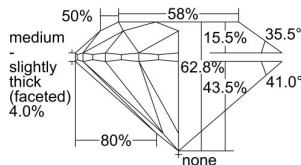

GIA®

FACSIMILE

GIA REPORT 6331746471

Verify this report at GIA.edu

GIA NATURAL DIAMOND DOSSIER®

September 23, 2019
GIA Report Number **6331746471**
Shape and Cutting Style ..... **Round Brilliant**
Measurements ..... **6.12 - 6.17 x 3.86 mm**

GRADING RESULTS

Carat Weight ..... **0.90 carat**
Color Grade ..... **J**
Clarity Grade **VS1**
Cut Grade ..... **Excellent**

ADDITIONAL GRADING INFORMATION

Polish ..... **Excellent**
Symmetry ..... **Excellent**
Fluorescence ..... **None**
Clarity Characteristics ..... **Feather, Cloud, Pinpoint**
Inscription(s): **GIA 6331746471**

PROPORTIONS

Profile to actual proportions

GRADING SCALES

GIA COLOR SCALE

COLORLESS	D
	E
	F
	G
	H
	I
	J
NEAR COLORLESS	K
	L
Faint	M
	N
	O
	P
Very Light	Q
	R
	S
	T
	U
	V
Light	W
	X
	Y
	Z

GIA CLARITY SCALE

FLAWLESS	VERY VERY SLIGHTLY INCLUDED	VS₁	VS₂	VS₁	SI₁	SI₂	I₁	I₂	I₃					
										FLAWLESS	INTERNALLY FLAWLESS	VERY SLIGHTLY INCLUDED	SLIGHTLY INCLUDED	INCLUDED

GIA CUT SCALE

EXCELLENT
VERY GOOD
GOOD
FAIR
POOR