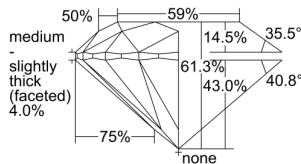

GIA®

FACSIMILE

GIA REPORT 6331934423

Verify this report at GIA.edu

GIA NATURAL DIAMOND DOSSIER®

October 18, 2019
GIA Report Number 6331934423
Shape and Cutting Style ..... Round Brilliant
Measurements ..... 5.43 - 5.44 x 3.33 mm

GRADING RESULTS

Carat Weight ..... 0.61 carat
Color Grade ..... K
Clarity Grade VS2
Cut Grade ..... Excellent

ADDITIONAL GRADING INFORMATION

Polish ..... Excellent
Symmetry ..... Excellent
Fluorescence ..... None
Clarity Characteristics ..... Crystal, Cloud
Inscription(s): GIA 6331934423

PROPORTIONS

Profile to actual proportions

GRADING SCALES

GIA COLOR SCALE	GIA CLARITY SCALE	GIA CUT SCALE	
D	FLAWLESS	EXCELLENT	
E	INTERNALLY FLAWLESS		
F		VVS₁	VERY GOOD
G	VVS₂		
H	VS₁	GOOD	
I	VS₂		
J	SI₁	FAIR	
K	SI₂		
L	I₁	POOR	
M	I₂		
N	I₃		
O			
P			
Q			
R			
S			
T			
U			
V			
W			
X			
Y			
Z