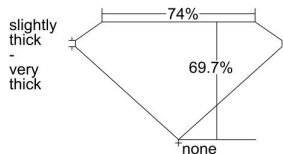

GIA®

FACSIMILE

GIA REPORT 6332183961

Verify this report at GIA.edu

GIA NATURAL DIAMOND DOSSIER®

July 01, 2019
GIA Report Number 6332183961
Shape and Cutting Style . **Cut-Cornered Square Modified Brilliant**
Measurements ..... 4.35 x 4.25 x 2.96 mm

GRADING RESULTS

Carat Weight ..... 0.45 carat
Color Grade ..... K
Clarity Grade VS1

ADDITIONAL GRADING INFORMATION

Polish ..... Very Good
Symmetry ..... Good
Fluorescence ..... Faint
Clarity Characteristics..... Cloud
Inscription(s): GIA 6332183961

PROPORTIONS

Profile not to actual proportions

GRADING SCALES

GIA COLOR SCALE		GIA CLARITY SCALE			
COLORLESS	D	VERY VERY SLIGHTLY INCLUDED	FLAWLESS		
	E		INTERNALLY FLAWLESS		
	F	VERY SLIGHTLY INCLUDED	VVS₁		
	G		VVS₂		
	H		VS₁		
	NEAR COLORLESS	I	SLIGHTLY INCLUDED	VS₂	
		J		SI₁	
		FAINT	K	INCLUDED	SI₂
			L		I₁
			M		I₂
VERT LIGHT	N	LIGHT	I₃		
	O				
	P				
	Q				
	R