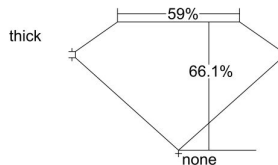

GIA®

FACSIMILE

GIA REPORT 6332236844

Verify this report at GIA.edu

GIA NATURAL DIAMOND DOSSIER®

July 10, 2019
GIA Report Number 6332236844
Shape and Cutting Style ..... Cut-Cornered Square Mixed Cut
Measurements ..... 4.66 x 4.65 x 3.07 mm

GRADING RESULTS

Carat Weight ..... 0.50 carat
Color Grade ..... D
Clarity Grade VS2

ADDITIONAL GRADING INFORMATION

Polish ..... Excellent
Symmetry ..... Very Good
Fluorescence ..... Faint
Clarity Characteristics ..... Crystal
Inscription(s): GIA 6332236844

PROPORTIONS

Profile not to actual proportions

GRADING SCALES

GIA COLOR SCALE		GIA CLARITY SCALE			
COLORLESS	D	VERY VERY SLIGHTLY INCLUDED	FLAWLESS		
	E		INTERNALLY FLAWLESS		
	F	VERY SLIGHTLY INCLUDED	VVS₁		
	G		VVS₂		
	H		VS₁		
	NEAR COLORLESS	I	SLIGHTLY INCLUDED	VS₂	
		J		SI₁	
		FAINT	K	INCLUDED	SI₂
			L		I₁
			M		I₂
VERT LIGHT	N	LIGHT	I₃		
	O				
	P				
	Q				
	R				
	S				
	T