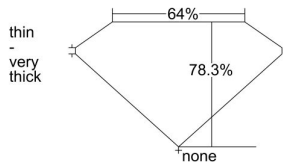

GIA®

FACSIMILE

GIA REPORT 6332247346

Verify this report at GIA.edu

GIA NATURAL DIAMOND DOSSIER®

July 14, 2019
GIA Report Number 6332247346
Shape and Cutting Style ..... Square Modified Brilliant
Measurements ..... 5.21 x 5.20 x 4.08 mm

GRADING RESULTS

Carat Weight ..... 0.95 carat
Color Grade ..... G
Clarity Grade SI2

ADDITIONAL GRADING INFORMATION

Polish ..... Very Good
Symmetry ..... Very Good
Fluorescence ..... None
Clarity Characteristics ..... Crystal, Cloud
Inscription(s): GIA 6332247346

PROPORTIONS

Profile not to actual proportions

GRADING SCALES

GIA COLOR SCALE		GIA CLARITY SCALE			
COLORLESS	D	VERY VERY SLIGHTLY INCLUDED	FLAWLESS		
	E		INTERNALLY FLAWLESS		
	F		VVS₁		
	NEAR COLORLESS	G	VERY SLIGHTLY INCLUDED	VVS₂	
		H		VS₁	
		FANT	I	SLIGHTLY INCLUDED	VS₂
			J		SI₁
	LIGHT	K	INCLUDED	SI₂	
		L		I₁	
		M		I₂	
VERY LIGHT		N	INCLUDED	I₃	
		O			
P					
Q					
R					
S					
T					
U					
V					
W					
X					
Y					
Z