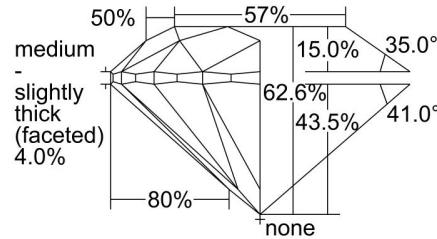

GIA NATURAL DIAMOND GRADING REPORT

July 05, 2019  
 GIA Report Number ..... 6335179583  
 Shape and Cutting Style ..... Round Brilliant  
 Measurements ..... 6.61 - 6.66 x 4.15 mm

GRADING RESULTS

Carat Weight ..... 1.13 carat  
 Color Grade ..... H  
 Clarity Grade ..... VS2  
 Cut Grade ..... Excellent

Profile to actual proportions

CLARITY CHARACTERISTICS

KEY TO SYMBOLS\*

- Crystal
- ∖ Needle
- ∧ Indented Natural
- ∧ Natural

\* Red symbols denote internal characteristics (inclusions). Green or black symbols denote external characteristics (blemishes). Diagram is an approximate representation of the diamond, and symbols shown indicate type, position, and approximate size of clarity characteristics. All clarity characteristics may not be shown. Details of finish are not shown.