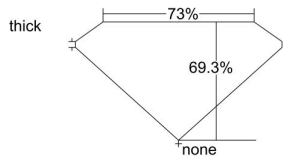

GIA®

FACSIMILE

GIA REPORT 6335705547

Verify this report at GIA.edu

GIA NATURAL DIAMOND DOSSIER®

September 18, 2019
GIA Report Number 6335705547
Shape and Cutting Style ..... Square Modified Brilliant
Measurements ..... 3.79 x 3.77 x 2.61 mm

GRADING RESULTS

Carat Weight ..... 0.32 carat
Color Grade ..... E
Clarity Grade SI1

ADDITIONAL GRADING INFORMATION

Polish ..... Excellent
Symmetry ..... Very Good
Fluorescence ..... None
Clarity Characteristics ..... Crystal
Inscription(s): GIA 6335705547

PROPORTIONS

Profile not to actual proportions

GRADING SCALES

GIA COLOR SCALE		GIA CLARITY SCALE			
COLORLESS	D	VERY VERY SLIGHTLY INCLUDED	FLAWLESS		
	E		INTERNALLY FLAWLESS		
	F	VERY SLIGHTLY INCLUDED	VVS₁		
	G		VVS₂		
	H		VS₁		
	NEAR COLORLESS	I	SLIGHTLY INCLUDED	VS₂	
		J		SI₁	
		FAINT	K	INCLUDED	SI₂
			L		I₁
			M		I₂
VERY LIGHT	N	Z	I₃		
	O				
	P				
	Q				
	R				
LIGHT	S				
	T				
	U				
	V				
	W				
	X				
	Y