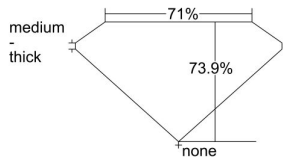

GIA®

FACSIMILE

GIA REPORT 6341162784

Verify this report at GIA.edu

GIA NATURAL DIAMOND DOSSIER®

November 25, 2019
GIA Report Number 6341162784
Shape and Cutting Style ..... Square Modified Brilliant
Measurements ..... 3.65 x 3.52 x 2.60 mm

GRADING RESULTS

Carat Weight ..... 0.29 carat
Color Grade ..... E
Clarity Grade VS2

ADDITIONAL GRADING INFORMATION

Polish ..... Excellent
Symmetry ..... Very Good
Fluorescence ..... None
Clarity Characteristics ..... Crystal, Feather
Inscription(s): GIA 6341162784

PROPORTIONS

Profile not to actual proportions

GRADING SCALES

GIA COLOR SCALE		GIA CLARITY SCALE			
COLORLESS	D	VERY VERY SLIGHTLY INCLUDED	FLAWLESS		
	E		INTERNALLY FLAWLESS		
	F		VVS₁		
	G		VVS₂		
	H		VS₁		
	I		VS₂		
	NEAR COLORLESS	J	SLIGHTLY INCLUDED	SI₁	
		K		SI₂	
		L		I₁	
		FAINT	M	INCLUDED	I₂
N			I₃		
O					
VERT LIGHT	P				
	Q				
	R				
	LIGHT	S			
		T			
		U			
V					
W					
X					
Y					
Z