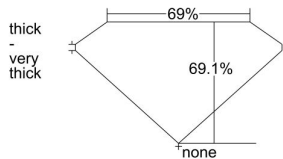

GIA®

FACSIMILE

GIA REPORT 6341163893

Verify this report at GIA.edu

GIA NATURAL DIAMOND DOSSIER®

November 26, 2019
GIA Report Number 6341163893
Shape and Cutting Style ..... **Cut-Cornered Rectangular Modified Brilliant**
Measurements ..... 5.94 x 4.86 x 3.36 mm

GRADING RESULTS

Carat Weight ..... 0.81 carat
Color Grade ..... J
Clarity Grade VVS1

ADDITIONAL GRADING INFORMATION

Polish ..... Excellent
Symmetry ..... Excellent
Fluorescence ..... None
Clarity Characteristics ..... **Internal Graining, Feather**
Inscription(s): GIA 6341163893

PROPORTIONS

Profile not to actual proportions

GRADING SCALES

GIA COLOR SCALE		GIA CLARITY SCALE			
COLORLESS	D	VERY VERY SLIGHTLY SLIGHTLY INCLUDED	FLAWLESS		
	E		INTERNALLY FLAWLESS		
	F	VERY SLIGHTLY INCLUDED	VVS₁		
	G		VVS₂		
	H		VS₁		
	NEAR COLORLESS	I	VERY SLIGHTLY INCLUDED	VS₂	
		J		SI₁	
		FAINT	K	SLIGHTLY INCLUDED	SI₂
			L		I₁
			M		I₂
VERT LIGHT	N	INCLUDED	I₃		
	O				
	P				
	Q				
	R				
	S				
	T				
LIGHT	U				
	V				
	W				
	X				
Y					
Z