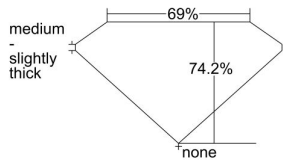

GIA®

FACSIMILE

GIA REPORT 6341173514

Verify this report at GIA.edu

GIA NATURAL DIAMOND DOSSIER®

November 25, 2019
GIA Report Number 6341173514
Shape and Cutting Style ..... Square Modified Brilliant
Measurements ..... 3.72 x 3.61 x 2.68 mm

GRADING RESULTS

Carat Weight ..... 0.31 carat
Color Grade ..... E
Clarity Grade SI1

ADDITIONAL GRADING INFORMATION

Polish ..... Excellent
Symmetry ..... Very Good
Fluorescence ..... None
Clarity Characteristics ..... Crystal, Feather
Inscription(s): GIA 6341173514

PROPORTIONS

Profile not to actual proportions

GRADING SCALES

GIA COLOR SCALE		GIA CLARITY SCALE			
COLORLESS	D	VERY VERY SLIGHTLY INCLUDED	FLAWLESS		
	E		INTERNALLY FLAWLESS		
	F		VVS₁		
	G		VVS₂		
	NEAR COLORLESS	H	VERY SLIGHTLY INCLUDED	VS₁	
		I		VS₂	
		FAINT	J	SLIGHTLY INCLUDED	SI₁
			K		SI₂
	L		INCLUDED		I₁
	M			I₂	
N	I₃				
VERT LIGHT	O				
	P				
	Q				
	R				
	LIGHT	S			
		T			
U					
V					
	W				
	X				
	Y				
	Z