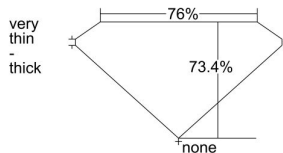

GIA®

FACSIMILE

GIA REPORT 6341197751

Verify this report at GIA.edu

GIA NATURAL DIAMOND DOSSIER®

December 02, 2019
GIA Report Number 6341197751
Shape and Cutting Style ..... Square Modified Brilliant
Measurements ..... 4.01 x 3.84 x 2.82 mm

GRADING RESULTS

Carat Weight ..... 0.35 carat
Color Grade ..... E
Clarity Grade VS2

ADDITIONAL GRADING INFORMATION

Polish ..... Excellent
Symmetry ..... Very Good
Fluorescence ..... None
Clarity Characteristics ..... Crystal
Inscription(s): GIA 6341197751

PROPORTIONS

Profile not to actual proportions

GRADING SCALES

GIA COLOR SCALE		GIA CLARITY SCALE			
COLORLESS	D	VERY VERY SLIGHTLY INCLUDED	FLAWLESS		
	E		INTERNALLY FLAWLESS		
	F		VVS₁		
	NEAR COLORLESS	G	VVS₂		
		H	VERY SLIGHTLY INCLUDED	VS₁	
		I		VS₂	
		FAINT	J	SLIGHTLY INCLUDED	SI₁
			K		SI₂
	L		INCLUDED		I₁
	M			I₂	
VERT LIGHT	N		INCLUDED	I₃	
	O				
	P				
	Q				
	R				
LIGHT	S				
	T				
	U				
	V				
	W				
	X				
	Y				
	Z