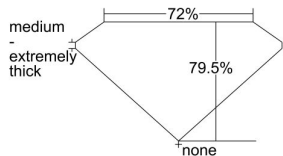

GIA®

FACSIMILE

GIA REPORT 6341464778

Verify this report at GIA.edu

GIA NATURAL DIAMOND DOSSIER®

January 02, 2020
GIA Report Number 6341464778
Shape and Cutting Style ..... Square Modified Brilliant
Measurements ..... 5.09 x 5.06 x 4.03 mm

GRADING RESULTS

Carat Weight ..... 0.95 carat
Color Grade ..... J
Clarity Grade SI1

ADDITIONAL GRADING INFORMATION

Polish ..... Excellent
Symmetry ..... Very Good
Fluorescence ..... Faint
Clarity Characteristics ..... Crystal
Inscription(s): GIA 6341464778

PROPORTIONS

Profile not to actual proportions

GRADING SCALES

GIA COLOR SCALE		GIA CLARITY SCALE				
COLORLESS	D	VERY VERY SLIGHTLY INCLUDED	FLAWLESS			
	E		INTERNALLY FLAWLESS			
	F		VVS₁			
	NEAR COLORLESS	G	VERY SLIGHTLY INCLUDED	VVS₂		
		H		VS₁		
		FAINT	I	SLIGHTLY INCLUDED	VS₂	
			J		SI₁	
			LIGHT	K	INCLUDED	SI₂
	L	I₁				
	M	I₂				
N	NOT GRADED	I₃				
O						
P						
Q						
R						
S						
T						
U						
V						
W						
X						
Y						
Z