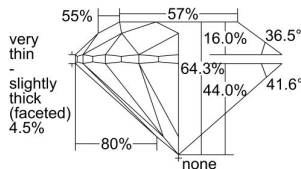

GIA®

FACSIMILE

GIA REPORT 6341690266

Verify this report at GIA.edu

GIA NATURAL DIAMOND DOSSIER®

May 07, 2020
GIA Report Number **6341690266**
Shape and Cutting Style ..... **Round Brilliant**
Measurements ..... **4.20 - 4.24 x 2.71 mm**

GRADING RESULTS

Carat Weight ..... **0.30 carat**
Color Grade ..... **L**
Clarity Grade **VS1**
Cut Grade ..... **Good**

ADDITIONAL GRADING INFORMATION

Polish ..... **Excellent**
Symmetry ..... **Very Good**
Fluorescence ..... **Strong Blue**
Clarity Characteristics..... **Crystal, Needle, Indented Natural**
Inscription(s): **GIA 6341690266**

PROPORTIONS

Profile to actual proportions