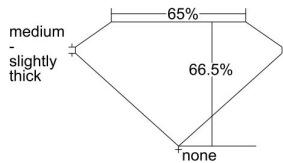

GIA®

FACSIMILE

GIA REPORT 6342053352

Verify this report at GIA.edu

GIA NATURAL DIAMOND DOSSIER®

November 05, 2019
GIA Report Number 6342053352
Shape and Cutting Style ..... Emerald Cut
Measurements ..... 5.84 x 4.03 x 2.68 mm

GRADING RESULTS

Carat Weight ..... 0.63 carat
Color Grade ..... E
Clarity Grade VS1

ADDITIONAL GRADING INFORMATION

Polish ..... Excellent
Symmetry ..... Excellent
Fluorescence ..... Faint
Clarity Characteristics ..... Crystal
Inscription(s): GIA 6342053352

PROPORTIONS

Profile not to actual proportions

GRADING SCALES

GIA COLOR SCALE		GIA CLARITY SCALE			
COLORLESS	D	VERY VERY SLIGHTLY INCLUDED	FLAWLESS		
	E		INTERNALLY FLAWLESS		
	F	VERY SLIGHTLY INCLUDED	VVS₁		
	G		VVS₂		
	H		VS₁		
	NEAR COLORLESS	I	SLIGHTLY INCLUDED	VS₂	
		J		SI₁	
		FAINT	K	INCLUDED	SI₂
			L		I₁
			M		I₂
VERTICALLY LIGHT	N	LIGHT	I₃		
	O				
	P				
	Q				
	R