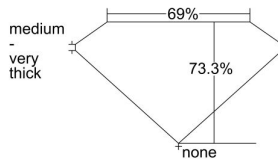

GIA®

FACSIMILE

GIA REPORT 6342133475

Verify this report at GIA.edu

GIA NATURAL DIAMOND DOSSIER®

November 18, 2019
GIA Report Number 6342133475
Shape and Cutting Style ..... Square Modified Brilliant
Measurements ..... 3.71 x 3.58 x 2.62 mm

GRADING RESULTS

Carat Weight ..... 0.30 carat
Color Grade ..... D
Clarity Grade VS1

ADDITIONAL GRADING INFORMATION

Polish ..... Very Good
Symmetry ..... Good
Fluorescence ..... Faint
Clarity Characteristics ..... Crystal, Pinpoint
Inscription(s): GIA 6342133475

PROPORTIONS

Profile not to actual proportions

GRADING SCALES

GIA COLOR SCALE		GIA CLARITY SCALE			
COLORLESS	D	VERY VERY SLIGHTLY INCLUDED	FLAWLESS		
	E		INTERNALLY FLAWLESS		
	F		VVS₁		
	NEAR COLORLESS	G	VERY SLIGHTLY INCLUDED	VVS₂	
		H		VS₁	
		FAINT	I	SLIGHTLY INCLUDED	VS₂
			J		SI₁
			K	SI₂	
	LIGHT	L	INCLUDED	I₁	
		M		I₂	
N		I₃			
O					
P					
Q					
R