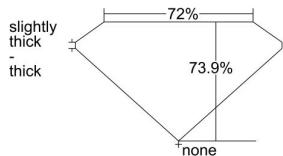

GIA®

FACSIMILE

GIA REPORT 6342173531

Verify this report at GIA.edu

GIA NATURAL DIAMOND DOSSIER®

November 25, 2019
GIA Report Number 6342173531
Shape and Cutting Style ..... **Square Modified Brilliant**
Measurements ..... **3.75 x 3.71 x 2.74 mm**

GRADING RESULTS

Carat Weight ..... **0.33 carat**
Color Grade ..... **E**
Clarity Grade **S11**

ADDITIONAL GRADING INFORMATION

Polish ..... **Excellent**
Symmetry ..... **Very Good**
Fluorescence ..... **None**
Clarity Characteristics ..... **Feather**
Inscription(s): GIA 6342173531

PROPORTIONS

Profile not to actual proportions

GRADING SCALES

GIA COLOR SCALE		GIA CLARITY SCALE			
COLORLESS	D	VERY VERY SLIGHTLY INCLUDED	FLAWLESS		
	E		INTERNALLY FLAWLESS		
	F		VVS₁		
	NEAR COLORLESS	G	VERY SLIGHTLY INCLUDED	VVS₂	
		H		VS₁	
		FAINT	I	SLIGHTLY INCLUDED	VS₂
			J		S1₁
	LIGHT	K	INCLUDED	S1₂	
		L		I₁	
		M	INCLUDED	I₂	
N		I₃			
O					
P					
Q					
R					
S					
T					
U					
V					
W					
X					
Y					
Z