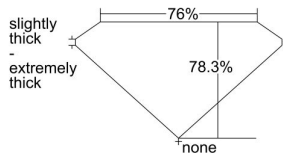

GIA®

FACSIMILE

GIA REPORT 6342196964

Verify this report at GIA.edu

GIA NATURAL DIAMOND DOSSIER®

November 28, 2019
GIA Report Number 6342196964
Shape and Cutting Style ..... Square Modified Brilliant
Measurements ..... 4.65 x 4.60 x 3.60 mm

GRADING RESULTS

Carat Weight ..... 0.71 carat
Color Grade ..... J
Clarity Grade SI1

ADDITIONAL GRADING INFORMATION

Polish ..... Excellent
Symmetry ..... Good
Fluorescence ..... None
Clarity Characteristics ..... Crystal
Inscription(s): GIA 6342196964

PROPORTIONS

Profile not to actual proportions

GRADING SCALES

GIA COLOR SCALE		GIA CLARITY SCALE	
COLORLESS	D	VERY VERY SLIGHTLY INCLUDED	FLAWLESS
	E		INTERNALLY FLAWLESS
	F		VVS₁
	G		VVS₂
	H		VS₁
	I		VS₂
	J		SI₁
	K		SI₂
	L		I₁
	M		I₂
NEAR COLORLESS	N	SLIGHTLY INCLUDED	I₃
	O		
	P		
	Q		
FAINT	R		
	S		
	T		
	U		
VERT LIGHT	V		
	W		
	X		
	Y		
LIGHT	Z