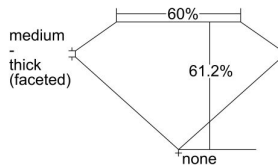

GIA®

FACSIMILE

GIA REPORT 6342215574

Verify this report at GIA.edu

GIA NATURAL DIAMOND DOSSIER®

December 16, 2019
GIA Report Number 6342215574
Shape and Cutting Style ..... Oval Brilliant
Measurements ..... 7.69 x 5.53 x 3.38 mm

GRADING RESULTS

Carat Weight ..... 0.91 carat
Color Grade I
Clarity Grade VVS1

ADDITIONAL GRADING INFORMATION

Polish ..... Excellent
Symmetry ..... Excellent
Fluorescence ..... None
Clarity Characteristics ..... Internal Graining
Inscription(s): GIA 6342215574

PROPORTIONS

Profile not to actual proportions

GRADING SCALES

GIA COLOR SCALE		GIA CLARITY SCALE			
COLORLESS	D	VERY VERY SLIGHTLY INCLUDED	FLAWLESS		
	E		INTERNALLY FLAWLESS		
	F	VERY SLIGHTLY INCLUDED	VVS₁		
	G		VVS₂		
	H		VS₁		
	NEAR COLORLESS	I	SLIGHTLY INCLUDED	VS₂	
		J		SI₁	
		FAINT	K	INCLUDED	SI₂
			L		I₁
			M		I₂
VERT LIGHT			N	INCLUDED	I₃
			O		
			P		
	Q				
LIGHT	R				
	S				
	T				
	U				
	V				
	Z