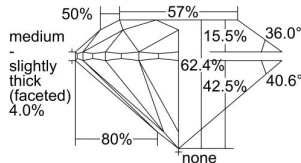

GIA®

FACSIMILE

GIA REPORT 6342238678

Verify this report at GIA.edu

GIA NATURAL DIAMOND DOSSIER®

December 04, 2019
GIA Report Number 6342238678
Shape and Cutting Style ..... Round Brilliant
Measurements ..... 5.65 - 5.70 x 3.54 mm

GRADING RESULTS

Carat Weight ..... 0.71 carat
Color Grade ..... K
Clarity Grade VVS1
Cut Grade ..... Excellent

ADDITIONAL GRADING INFORMATION

Polish ..... Excellent
Symmetry ..... Excellent
Fluorescence ..... Medium Blue
Clarity Characteristics ..... Pinpoint
Inscription(s): GIA 6342238678

PROPORTIONS

Profile to actual proportions

GRADING SCALES

GIA COLOR SCALE

COLORLESS	D
	E
	F
	G
	H
	I
	J
NEAR COLORLESS	K
	L
	M
Faint	N
	O
	P
	Q
	R
	S
	T
	U
	V
	W
	X
	Y
Light	Z

GIA CLARITY SCALE

FLAWLESS	VERY VERY SLIGHTLY INCLUDED	VVS₁	VVS₂	VS₁	VS₂	SI₁	SI₂	I₁	I₂	I₃	
											INTERNALLY FLAWLESS

GIA CUT SCALE

EXCELLENT
VERY GOOD
GOOD
FAIR
POOR