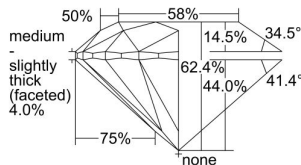

GIA®

FACSIMILE

GIA REPORT 6342252164

Verify this report at GIA.edu

GIA NATURAL DIAMOND DOSSIER®

December 09, 2019
GIA Report Number 6342252164
Shape and Cutting Style ..... Round Brilliant
Measurements ..... 5.67 - 5.69 x 3.54 mm

GRADING RESULTS

Carat Weight ..... 0.70 carat
Color Grade ..... D
Clarity Grade S11
Cut Grade ..... Excellent

ADDITIONAL GRADING INFORMATION

Polish ..... Excellent
Symmetry ..... Excellent
Fluorescence ..... Faint
Clarity Characteristics ..... Cloud, Crystal
Inscription(s): GIA 6342252164

PROPORTIONS

Profile to actual proportions

GRADING SCALES

GIA COLOR SCALE	GIA CLARITY SCALE	GIA CUT SCALE	
D	FLAWLESS	EXCELLENT	
E	INTERNALLY FLAWLESS		
F		VVS₁	VERY GOOD
G	VVS₂		
H	VS₁	GOOD	
I	VS₂		
J	S1₁	FAIR	
K	S1₂		
L	I₁	POOR	
M	I₂		
N	I₃		
O			
P			
Q			
R			
S			
T			
U			
V			
W			
X			
Y			
Z