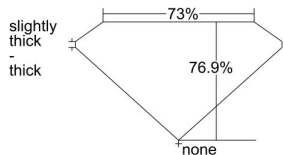

GIA®

FACSIMILE

GIA REPORT 6342371444

Verify this report at GIA.edu

GIA NATURAL DIAMOND DOSSIER®

December 20, 2019
GIA Report Number 6342371444
Shape and Cutting Style ..... Square Modified Brilliant
Measurements ..... 4.05 x 3.86 x 2.97 mm

GRADING RESULTS

Carat Weight ..... 0.41 carat
Color Grade ..... E
Clarity Grade SI1

ADDITIONAL GRADING INFORMATION

Polish ..... Very Good
Symmetry ..... Very Good
Fluorescence ..... None
Clarity Characteristics ..... Crystal, Cloud
Inscription(s): GIA 6342371444

PROPORTIONS

Profile not to actual proportions

GRADING SCALES

GIA COLOR SCALE		GIA CLARITY SCALE			
COLORLESS	D	VERY VERY SLIGHTLY INCLUDED	FLAWLESS		
	E		INTERNALLY FLAWLESS		
	F	VERY SLIGHTLY INCLUDED	VVS₁		
	G		VVS₂		
	H		VS₁		
	NEAR COLORLESS	I	SLIGHTLY INCLUDED	VS₂	
		J		SI₁	
		FAINT	K	INCLUDED	SI₂
			L		I₁
			M		I₂
VERTICALLY LIGHT	N	INCLUDED	I₃		
	O				
	P				
	Q				
	R				
LIGHT	S				
	T				
	U				
	V				
	W				
	X				
Y					
Z