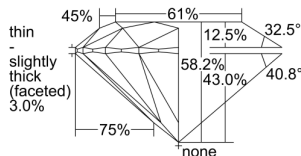

GIA®

FACSIMILE

GIA REPORT 6342662251

Verify this report at GIA.edu

GIA NATURAL DIAMOND DOSSIER®

January 23, 2020
GIA Report Number 6342662251
Shape and Cutting Style ..... Round Brilliant
Measurements ..... 4.82 - 4.86 x 2.82 mm

GRADING RESULTS

Carat Weight ..... 0.40 carat
Color Grade I
Clarity Grade VVS1
Cut Grade ..... Excellent

ADDITIONAL GRADING INFORMATION

Polish ..... Excellent
Symmetry ..... Excellent
Fluorescence ..... Faint
Clarity Characteristics... Pinpoint, Cloud, Internal Graining, Cavity
Inscription(s): GIA 6342662251

PROPORTIONS

GRADING SCALES

GIA COLOR SCALE	GIA CLARITY SCALE	GIA CUT SCALE	
D	FLAWLESS	EXCELLENT	
E	INTERNALLY FLAWLESS		
F		VVS₁	VERY GOOD
G	VVS₂		
H	VS₁	GOOD	
I	VS₂		
J	SI₁	FAIR	
K	SI₂		
L	I₁	POOR	
M	I₂		
N	I₃		
O			
P			
Q			
R			
S			
T			
U			
V			
W			
X			
Y			
Z