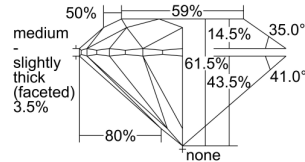

GIA®

FACSIMILE

GIA REPORT 6342769531

Verify this report at GIA.edu

GIA NATURAL DIAMOND DOSSIER®

February 01, 2020
GIA Report Number **6342769531**
Shape and Cutting Style ..... **Round Brilliant**
Measurements ..... **3.65 - 3.66 x 2.25 mm**

GRADING RESULTS

Carat Weight ..... **0.18 carat**
Color Grade ..... **F**
Clarity Grade **VVS2**
Cut Grade ..... **Excellent**

ADDITIONAL GRADING INFORMATION

Polish ..... **Excellent**
Symmetry ..... **Excellent**
Fluorescence ..... **None**
Clarity Characteristics..... **Pinpoint, Feather, Cloud**
Inscription(s): **GIA 6342769531**

PROPORTIONS

Profile to actual proportions

GRADING SCALES

GIA COLOR SCALE	GIA CLARITY SCALE	GIA CUT SCALE	
D	FLAWLESS	EXCELLENT	
E	INTERNALLY FLAWLESS		
F		VVS₁	VERY GOOD
G	VVS₂		
H	VS₁	GOOD	
I	VS₂		
J	SI₁	FAIR	
K	SI₂		
L	I₁	POOR	
M	I₂		
N	I₃		
O			
P			
Q			
R			
S			
T			
U			
V			
W			
X			
Y			
Z