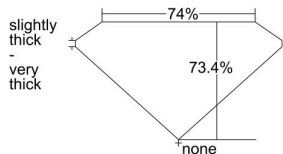

GIA®

FACSIMILE

GIA REPORT 6345034656

Verify this report at GIA.edu

GIA NATURAL DIAMOND DOSSIER®

October 28, 2019
GIA Report Number 6345034656
Shape and Cutting Style ..... Square Modified Brilliant
Measurements ..... 3.80 x 3.62 x 2.66 mm

GRADING RESULTS

Carat Weight ..... 0.30 carat
Color Grade ..... E
Clarity Grade SI1

ADDITIONAL GRADING INFORMATION

Polish ..... Very Good
Symmetry ..... Very Good
Fluorescence ..... None
Clarity Characteristics ..... Crystal
Inscription(s): GIA 6345034656

PROPORTIONS

Profile not to actual proportions

GRADING SCALES

GIA COLOR SCALE		GIA CLARITY SCALE			
COLORLESS	D	VERY VERY SLIGHTLY INCLUDED	FLAWLESS		
	E		INTERNALLY FLAWLESS		
	F	VERY SLIGHTLY INCLUDED	VVS₁		
	G		VVS₂		
	H		VS₁		
	NEAR COLORLESS	I	SLIGHTLY INCLUDED	VS₂	
		J		SI₁	
		FAINT	K	INCLUDED	SI₂
			L		I₁
			M		I₂
VERY LIGHT	N	INCLUDED	I₃		
	O				
	P				
	Q				
	R				
LIGHT	S				
	T				
	U				
	V				
	W				
	X				
	Y				
	Z