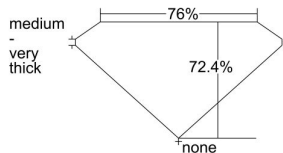

GIA®

FACSIMILE

GIA REPORT 6345133424

Verify this report at GIA.edu

GIA NATURAL DIAMOND DOSSIER®

November 18, 2019
GIA Report Number 6345133424
Shape and Cutting Style ..... Square Modified Brilliant
Measurements ..... 4.31 x 4.10 x 2.97 mm

GRADING RESULTS

Carat Weight ..... 0.45 carat
Color Grade ..... D
Clarity Grade SI1

ADDITIONAL GRADING INFORMATION

Polish ..... Excellent
Symmetry ..... Good
Fluorescence ..... None
Clarity Characteristics ..... Crystal, Feather, Cloud
Inscription(s): GIA 6345133424

PROPORTIONS

Profile not to actual proportions

GRADING SCALES

GIA COLOR SCALE		GIA CLARITY SCALE			
COLORLESS	D	VERY VERY SLIGHTLY INCLUDED	FLAWLESS		
	E		INTERNALLY FLAWLESS		
	F	VERY SLIGHTLY INCLUDED	VVS₁		
	G		VVS₂		
	H		VS₁		
	NEAR COLORLESS	I	SLIGHTLY INCLUDED	VS₂	
		J		SI₁	
		FAINT	K	INCLUDED	SI₂
			L		I₁
			M		I₂
VERTICALLY FAINT	N	INCLUDED	I₃		
	O				
	P				
	Q				
	R				
LIGHT	S				
	T				
	U				
	V				
	W				
	X				
	Y				
	Z