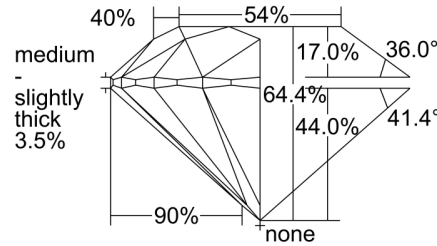

GIA REPORT
6345435937

Verify this report at GIA.edu

FACSIMILE

This is a digital representation of the original GIA Report. This representation might not be accepted in lieu of the original GIA Report in certain circumstances. The original GIA Report includes certain security features which are not reproducible on this facsimile.

GIA NATURAL DIAMOND GRADING REPORT

February 24, 2022
GIA Report Number 6345435937
Shape and Cutting Style ..... Round Brilliant
Measurements ..... 10.79 - 10.89 x 6.98 mm

GRADING RESULTS

Carat Weight ..... 5.02 carat
Color Grade ..... D
Clarity Grade VS1
Cut Grade ..... Very Good

ADDITIONAL GRADING INFORMATION

Polish ..... Excellent
Symmetry ..... Very Good
Fluorescence ..... None
Inscription(s): GIA 6345435937
Comments: Pinpoints are not shown.

PROPORTIONS

Profile to actual proportions