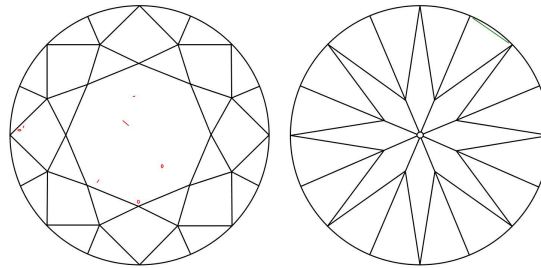

ADDITIONAL GRADING INFORMATION

Polish ..... Excellent  
 Symmetry ..... Very Good  
 Fluorescence ..... None  
 Inscription(s): GIA 6345435937  
 Comments: Pinpoints are not shown.

PROPORTIONS

Profile to actual proportions

CLARITY CHARACTERISTICS

KEY TO SYMBOLS\*

- Crystal
- ∖ Needle
- △ Natural

\* Red symbols denote internal characteristics (inclusions). Green or black symbols denote external characteristics (blemishes). Diagram is an approximate representation of the diamond, and symbols shown indicate type, position, and approximate size of clarity characteristics. All clarity characteristics may not be shown. Details of finish are not shown.