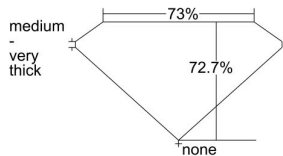

GIA®

FACSIMILE

GIA REPORT 6351483568

Verify this report at GIA.edu

GIA NATURAL DIAMOND DOSSIER®

June 29, 2020
GIA Report Number 6351483568
Shape and Cutting Style ..... Square Modified Brilliant
Measurements ..... 3.40 x 3.31 x 2.41 mm

GRADING RESULTS

Carat Weight ..... 0.23 carat
Color Grade ..... G
Clarity Grade VS1

ADDITIONAL GRADING INFORMATION

Polish ..... Very Good
Symmetry ..... Good
Fluorescence ..... Faint
Clarity Characteristics..... Crystal, Cloud, Pinpoint, Needle
Inscription(s): GIA 6351483568

PROPORTIONS

Profile not to actual proportions

GRADING SCALES

GIA COLOR SCALE		GIA CLARITY SCALE			
COLORLESS	D	VERY VERY SLIGHTLY INCLUDED	FLAWLESS		
	E		INTERNALLY FLAWLESS		
	F	VERY SLIGHTLY INCLUDED	VVS₁		
	G		VVS₂		
	H		VS₁		
	NEAR COLORLESS	I	VERY SLIGHTLY INCLUDED	VS₂	
		J		SI₁	
		FAINT	K	SLIGHTLY INCLUDED	SI₂
			L		I₁
			M		I₂
VERT LIGHT	N	INCLUDED	I₃		
	O				
	P				
	Q				
	R				
LIGHT	S				
	T				
	U				
	V				
	W				
X					
Y					
Z