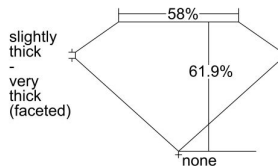

GIA®

FACSIMILE

GIA REPORT 6351731464

Verify this report at GIA.edu

GIA NATURAL DIAMOND DOSSIER®

August 11, 2020
GIA Report Number 6351731464
Shape and Cutting Style ..... Pear Brilliant
Measurements ..... 6.92 x 4.45 x 2.75 mm

GRADING RESULTS

Carat Weight ..... 0.51 carat
Color Grade ..... E
Clarity Grade SI1

ADDITIONAL GRADING INFORMATION

Polish ..... Very Good
Symmetry ..... Excellent
Fluorescence ..... None
Clarity Characteristics ..... Crystal, Feather
Inscription(s): GIA 6351731464

PROPORTIONS

Profile not to actual proportions

GRADING SCALES

GIA COLOR SCALE		GIA CLARITY SCALE			
COLORLESS	D	VERY VERY SLIGHTLY INCLUDED	FLAWLESS		
	E		INTERNALLY FLAWLESS		
	F	VERY SLIGHTLY INCLUDED	VVS₁		
	G		VVS₂		
	H		VS₁		
	NEAR COLORLESS	I	SLIGHTLY INCLUDED	VS₂	
		J		SI₁	
		FAINT	K	INCLUDED	SI₂
			L		I₁
			M		I₂
VERT LIGHT	N	LIGHT	I₃		
	O				
	P				
	Q				
	R