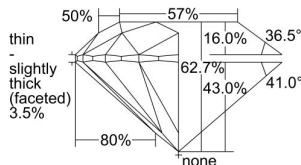

GIA®

FACSIMILE

GIA REPORT 6352720761

Verify this report at GIA.edu

GIA NATURAL DIAMOND DOSSIER®

August 06, 2020
GIA Report Number 6352720761
Shape and Cutting Style ..... Round Brilliant
Measurements ..... 4.26 - 4.28 x 2.68 mm

GRADING RESULTS

Carat Weight ..... 0.30 carat
Color Grade ..... E
Clarity Grade VS1
Cut Grade ..... Excellent

ADDITIONAL GRADING INFORMATION

Polish ..... Excellent
Symmetry ..... Excellent
Fluorescence ..... None
Clarity Characteristics ..... Feather, Pinpoint, Cloud
Inscription(s): GIA 6352720761

PROPORTIONS

Profile to actual proportions