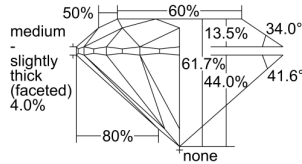

GIA®

FACSIMILE

GIA REPORT 6352742421

Verify this report at GIA.edu

GIA NATURAL DIAMOND DOSSIER®

August 12, 2020
GIA Report Number 6352742421
Shape and Cutting Style ..... Round Brilliant
Measurements ..... 4.52 - 4.53 x 2.79 mm

GRADING RESULTS

Carat Weight ..... 0.35 carat
Color Grade ..... E
Clarity Grade VVS2
Cut Grade ..... Excellent

ADDITIONAL GRADING INFORMATION

Polish ..... Excellent
Symmetry ..... Excellent
Fluorescence ..... None
Clarity Characteristics ..... Cloud, Pinpoint
Inscription(s): GIA 6352742421

PROPORTIONS

Profile to actual proportions

GRADING SCALES

GIA COLOR SCALE	GIA CLARITY SCALE	GIA CUT SCALE	
D	FLAWLESS	EXCELLENT	
E	INTERNALLY FLAWLESS		
F		VVS₁	VERY GOOD
G	VVS₂		
H	VS₁	GOOD	
I	VS₂		
J	SI₁	FAIR	
K	SI₂		
L	I₁	POOR	
M	I₂		
N	I₃		
O			
P			
Q			
R			
S			
T			
U			
V			
W			
X			
Y			
Z