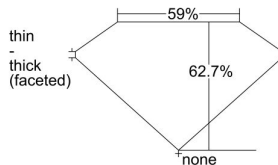

GIA®

FACSIMILE

GIA REPORT 6352794755

Verify this report at GIA.edu

GIA NATURAL DIAMOND DOSSIER®

August 20, 2020
GIA Report Number 6352794755
Shape and Cutting Style ..... Pear Brilliant
Measurements ..... 7.19 x 4.73 x 2.96 mm

GRADING RESULTS

Carat Weight ..... 0.60 carat
Color Grade I
Clarity Grade VS1

ADDITIONAL GRADING INFORMATION

Polish ..... Excellent
Symmetry ..... Excellent
Fluorescence ..... None
Clarity Characteristics ..... Feather, Pinpoint
Inscription(s): GIA 6352794755

PROPORTIONS

Profile not to actual proportions

GRADING SCALES

GIA COLOR SCALE		GIA CLARITY SCALE			
COLORLESS	D	VERY VERY SLIGHTLY INCLUDED	FLAWLESS		
	E		INTERNALLY FLAWLESS		
	F	VERY SLIGHTLY INCLUDED	VVS₁		
	G		VVS₂		
	H		VS₁		
	NEAR COLORLESS	I	SLIGHTLY INCLUDED	VS₂	
		J		SI₁	
		FAINT	K	INCLUDED	SI₂
			L		I₁
			M		I₂
VERTICALLY LIGHT	N	INCLUDED	I₃		
	O				
	P				
	Q				
	R				
LIGHT	S				
	T				
	U				
	V				
	W				
	X				
Y					
Z