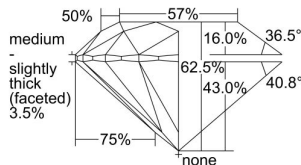

GIA®

FACSIMILE

GIA REPORT 6352824036

Verify this report at GIA.edu

GIA NATURAL DIAMOND DOSSIER®

September 04, 2020
GIA Report Number 6352824036
Shape and Cutting Style ..... Round Brilliant
Measurements ..... 6.02 - 6.06 x 3.78 mm

GRADING RESULTS

Carat Weight ..... 0.85 carat
Color Grade ..... G
Clarity Grade VS2
Cut Grade ..... Excellent

ADDITIONAL GRADING INFORMATION

Polish ..... Excellent
Symmetry ..... Excellent
Fluorescence ..... Medium Blue
Clarity Characteristics ..... Crystal
Inscription(s): GIA 6352824036

PROPORTIONS

Profile to actual proportions

GRADING SCALES

GIA COLOR SCALE	GIA CLARITY SCALE	GIA CUT SCALE	
D	FLAWLESS	EXCELLENT	
E	INTERNALLY FLAWLESS		
F		VVS₁	VERY GOOD
G	VVS₂		
H	VS₁	GOOD	
I	VS₂		
J	SI₁	FAIR	
K	SI₂		
L	I₁	POOR	
M	I₂		
N	I₃		
O			
P			
Q			
R			
S			
T			
U			
V			
W			
X			
Y			
Z