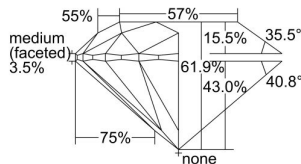

GIA®

FACSIMILE

GIA REPORT 6361542296

Verify this report at GIA.edu

GIA NATURAL DIAMOND DOSSIER®

November 04, 2020
GIA Report Number 6361542296
Shape and Cutting Style ..... Round Brilliant
Measurements ..... 5.67 - 5.68 x 3.51 mm

GRADING RESULTS

Carat Weight ..... 0.70 carat
Color Grade ..... G
Clarity Grade VS1
Cut Grade ..... Excellent

ADDITIONAL GRADING INFORMATION

Polish ..... Excellent
Symmetry ..... Excellent
Fluorescence ..... Strong Blue
Clarity Characteristics ..... Cloud, Crystal
Inscription(s): GIA 6361542296

PROPORTIONS

Profile to actual proportions

GRADING SCALES

GIA COLOR SCALE	GIA CLARITY SCALE	GIA CUT SCALE	
D	FLAWLESS	EXCELLENT	
E	INTERNALLY FLAWLESS		
F		VVS₁	VERY GOOD
G	VVS₂		
H	VS₁	GOOD	
I	VS₂		
J	SI₁	FAIR	
K	SI₂		
L	I₁	POOR	
M			
N			
O	I₂		
P			
Q			
R	I₃		
S			
T			
U			
V			
W			
X			
Y			
Z