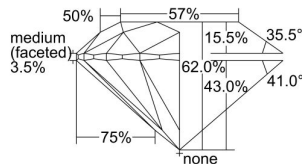

GIA®

FACSIMILE

GIA REPORT 6361553966

Verify this report at GIA.edu

GIA NATURAL DIAMOND DOSSIER®

November 05, 2020
GIA Report Number 6361553966
Shape and Cutting Style ..... Round Brilliant
Measurements ..... 4.34 - 4.36 x 2.70 mm

GRADING RESULTS

Carat Weight ..... 0.31 carat
Color Grade ..... G
Clarity Grade VVS1
Cut Grade ..... Excellent

ADDITIONAL GRADING INFORMATION

Polish ..... Excellent
Symmetry ..... Excellent
Fluorescence ..... Medium Blue
Clarity Characteristics ..... Needle, Pinpoint
Inscription(s): GIA 6361553966

PROPORTIONS

Profile to actual proportions

GRADING SCALES

GIA COLOR SCALE	GIA CLARITY SCALE	GIA CUT SCALE	
D	FLAWLESS	EXCELLENT	
E	INTERNALLY FLAWLESS		
F		VVS₁	VERY GOOD
G	VVS₂		
H	VS₁	GOOD	
I	VS₂		
J	SI₁	FAIR	
K	SI₂		
L	I₁	POOR	
M	I₂		
N	I₃		
O			
P			
Q			
R			
S			
T			
U			
V			
W			
X			
Y			
Z