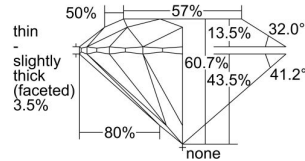

GIA®

FACSIMILE

GIA REPORT 6362265535

Verify this report at GIA.edu

GIA NATURAL DIAMOND DOSSIER®

October 14, 2020
GIA Report Number 6362265535
Shape and Cutting Style ..... Round Brilliant
Measurements ..... 4.83 - 4.85 x 2.94 mm

GRADING RESULTS

Carat Weight ..... 0.41 carat
Color Grade I
Clarity Grade VS1
Cut Grade ..... Excellent

ADDITIONAL GRADING INFORMATION

Polish ..... Excellent
Symmetry ..... Excellent
Fluorescence ..... Faint
Clarity Characteristics ..... Crystal
Inscription(s): GIA 6362265535

PROPORTIONS

GRADING SCALES

GIA COLOR SCALE	GIA CLARITY SCALE	GIA CUT SCALE	
D	FLAWLESS	EXCELLENT	
E	INTERNALLY FLAWLESS		
F		VVS₁	VERY GOOD
G	VVS₂		
H	VS₁	GOOD	
I	VS₂		
J	SI₁	FAIR	
K	SI₂		
L	I₁	POOR	
M			
N			
O	I₂		
P			
Q			
R	I₃		
S			
T			
U			
V			
W			
X			
Y			
Z