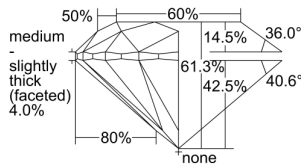

GIA®

FACSIMILE

GIA REPORT 6365519454

Verify this report at GIA.edu

GIA NATURAL DIAMOND DOSSIER®

November 02, 2020
GIA Report Number 6365519454
Shape and Cutting Style ..... Round Brilliant
Measurements ..... 5.88 - 5.93 x 3.62 mm

GRADING RESULTS

Carat Weight ..... 0.80 carat
Color Grade ..... G
Clarity Grade VVS2
Cut Grade ..... Excellent

ADDITIONAL GRADING INFORMATION

Polish ..... Excellent
Symmetry ..... Excellent
Fluorescence ..... Faint
Clarity Characteristics ..... Pinpoint, Cloud, Natural
Inscription(s): GIA 6365519454

PROPORTIONS

Profile to actual proportions

GRADING SCALES

GIA COLOR SCALE	GIA CLARITY SCALE	GIA CUT SCALE	
D	FLAWLESS	EXCELLENT	
E	INTERNALLY FLAWLESS		
F		VVS₁	VERY GOOD
G	VVS₂		
H	VS₁	GOOD	
I	VS₂		
J	SI₁	FAIR	
K	SI₂		
L	I₁	POOR	
M			
N	I₂		
O	I₃		
P			
Q			
R			
S			
T			
U			
V			
W			
X			
Y			
Z