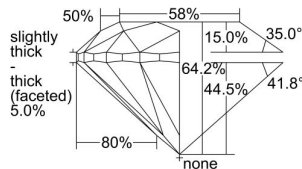

GIA®

FACSIMILE

GIA REPORT 6365634086

Verify this report at GIA.edu

GIA NATURAL DIAMOND DOSSIER®

November 17, 2020
GIA Report Number 6365634086
Shape and Cutting Style ..... Round Brilliant
Measurements ..... 5.85 - 5.87 x 3.76 mm

GRADING RESULTS

Carat Weight ..... 0.81 carat
Color Grade ..... D
Clarity Grade VS2
Cut Grade ..... Very Good

ADDITIONAL GRADING INFORMATION

Polish ..... Excellent
Symmetry ..... Very Good
Fluorescence ..... Medium Blue
Clarity Characteristics ..... Crystal
Inscription(s): GIA 6365634086

PROPORTIONS

Profile to actual proportions

GRADING SCALES

GIA COLOR SCALE

COLORED	D
	E
	F
	G
	H
	I
	J
NEAR COLORLESS	K
	L
	M
Faint	N
	O
	P
	Q
	R
	S
	T
	U
	V
	W
	X
	Y
Light	Z

GIA CLARITY SCALE

FLAWLESS	VERY VERY SLIGHTLY INCLUDED	VS₁	VS₂	SI₁	SI₂	I₁	I₂	I₃	
									FLAWLESS
INTERNALLY FLAWLESS	VERY SLIGHTLY INCLUDED								

GIA CUT SCALE

EXCELLENT
VERY GOOD
GOOD
FAIR
POOR