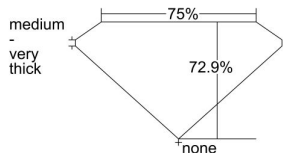

GIA®

FACSIMILE

GIA REPORT 6365703014

Verify this report at GIA.edu

GIA NATURAL DIAMOND DOSSIER®

November 24, 2020
GIA Report Number 6365703014
Shape and Cutting Style ..... Square Modified Brilliant
Measurements ..... 3.41 x 3.27 x 2.39 mm

GRADING RESULTS

Carat Weight ..... 0.23 carat
Color Grade ..... F
Clarity Grade VS1

ADDITIONAL GRADING INFORMATION

Polish ..... Very Good
Symmetry ..... Very Good
Fluorescence ..... Faint
Clarity Characteristics..... Crystal, Cloud, Needle, Pinpoint
Inspection(s): GIA 6365703014

PROPORTIONS

Profile not to actual proportions

GRADING SCALES

GIA COLOR SCALE		GIA CLARITY SCALE			
COLORLESS	D	VERY VERY SLIGHTLY INCLUDED	FLAWLESS		
	E		INTERNALLY FLAWLESS		
	F	VERY SLIGHTLY INCLUDED	VVS₁		
	G		VVS₂		
	H		VS₁		
	NEAR COLORLESS	I	VERY SLIGHTLY INCLUDED	VS₂	
		J		SI₁	
		FAINT	K	SLIGHTLY INCLUDED	SI₂
			L		I₁
			M		I₂
VERT LIGHT	N	INCLUDED	I₃		
	O				
	P				
	Q				
	R				
LIGHT	S				
	T				
	U				
	V				
	W				
X					
Y					
Z