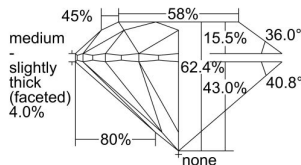

GIA®

FACSIMILE

GIA REPORT 6365717414

Verify this report at GIA.edu

GIA NATURAL DIAMOND DOSSIER®

November 24, 2020
GIA Report Number 6365717414
Shape and Cutting Style ..... Round Brilliant
Measurements ..... 5.36 - 5.39 x 3.35 mm

GRADING RESULTS

Carat Weight ..... 0.60 carat
Color Grade ..... F
Clarity Grade VVS1
Cut Grade ..... Excellent

ADDITIONAL GRADING INFORMATION

Polish ..... Excellent
Symmetry ..... Excellent
Fluorescence ..... Strong Blue
Clarity Characteristics ..... Pinpoint
Inscription(s): GIA 6365717414

PROPORTIONS

Profile to actual proportions

GRADING SCALES

GIA COLOR SCALE	GIA CLARITY SCALE	GIA CUT SCALE	
D	FLAWLESS	EXCELLENT	
E	INTERNALLY FLAWLESS		
F		VVS₁	VERY GOOD
G	VVS₂		
H	VS₁	GOOD	
I	VS₂		
J	SI₁	FAIR	
K	SI₂		
L	I₁	POOR	
M			
N	I₂		
O			
P	I₃		
Q			
R			
S			
T			
U			
V			
W			
X			
Y			
Z