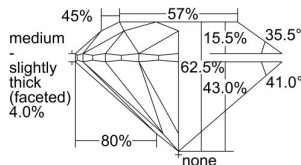

GIA®

FACSIMILE

GIA REPORT 6365721865

Verify this report at GIA.edu

GIA NATURAL DIAMOND DOSSIER®

November 24, 2020
GIA Report Number 6365721865
Shape and Cutting Style ..... Round Brilliant
Measurements ..... 4.09 - 4.11 x 2.56 mm

GRADING RESULTS

Carat Weight ..... 0.26 carat
Color Grade ..... D
Clarity Grade VS1
Cut Grade ..... Excellent

ADDITIONAL GRADING INFORMATION

Polish ..... Excellent
Symmetry ..... Excellent
Fluorescence ..... Faint
Clarity Characteristics ..... Crystal
Inscription(s): GIA 6365721865

PROPORTIONS

Profile to actual proportions