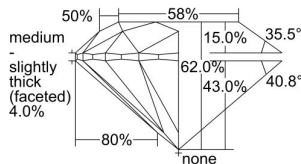

GIA®

FACSIMILE

GIA REPORT 6365803561

Verify this report at GIA.edu

GIA NATURAL DIAMOND DOSSIER®

November 28, 2020
GIA Report Number 6365803561
Shape and Cutting Style ..... Round Brilliant
Measurements ..... 4.49 - 4.52 x 2.79 mm

GRADING RESULTS

Carat Weight ..... 0.35 carat
Color Grade ..... G
Clarity Grade VS1
Cut Grade ..... Excellent

ADDITIONAL GRADING INFORMATION

Polish ..... Excellent
Symmetry ..... Excellent
Fluorescence ..... None
Clarity Characteristics ..... Crystal, Cloud
Inscription(s): GIA 6365803561

PROPORTIONS

Profile to actual proportions