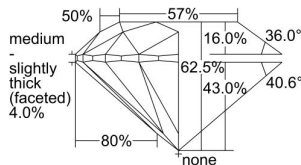

GIA®

FACSIMILE

GIA REPORT 6365956498

Verify this report at GIA.edu

GIA NATURAL DIAMOND DOSSIER®

January 12, 2021
GIA Report Number **6365956498**
Shape and Cutting Style ..... **Round Brilliant**
Measurements ..... **5.70 - 5.73 x 3.57 mm**

GRADING RESULTS

Carat Weight ..... **0.73 carat**
Color Grade ..... **F**
Clarity Grade ..... **Flawless**
Cut Grade ..... **Excellent**

ADDITIONAL GRADING INFORMATION

Polish ..... **Excellent**
Symmetry ..... **Excellent**
Fluorescence ..... **Faint**
Clarity Characteristics..... **None**
Inscription(s): **GIA 6365956498**

PROPORTIONS

Profile to actual proportions

GRADING SCALES

GIA COLOR SCALE

COLORED	D
	E
	F
	G
	H
	I
	J
NEAR COLORLESS	K
	L
	M
Faint	N
	O
	P
	Q
	R
	S
	T
	U
	V
	W
	X
	Y
Light	Z

GIA CLARITY SCALE

FLAWLESS	VERY VERY SLIGHTLY INCLUDED	VVS₁	VVS₂	VS₁	VS₂	SI₁	SI₂	I₁	I₂	I₃	
											INTERNAL FLAWLESS

GIA CUT SCALE

EXCELLENT
VERY GOOD
GOOD
FAIR
POOR