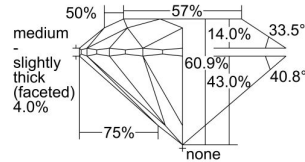

GIA®

FACSIMILE

GIA REPORT 6371205191

Verify this report at GIA.edu

GIA NATURAL DIAMOND DOSSIER®

January 22, 2021
GIA Report Number 6371205191
Shape and Cutting Style ..... Round Brilliant
Measurements ..... 3.83 - 3.85 x 2.34 mm

GRADING RESULTS

Carat Weight ..... 0.21 carat
Color Grade ..... E
Clarity Grade VS1
Cut Grade ..... Excellent

ADDITIONAL GRADING INFORMATION

Polish ..... Excellent
Symmetry ..... Excellent
Fluorescence ..... None
Clarity Characteristics ..... Crystal
Inscription(s): GIA 6371205191

PROPORTIONS

Profile to actual proportions

GRADING SCALES

GIA COLOR SCALE	GIA CLARITY SCALE	GIA CUT SCALE	
D	FLAWLESS	EXCELLENT	
E	INTERNALLY FLAWLESS		
F		VVS₁	VERY GOOD
G	VVS₂		
H	VS₁	GOOD	
I	VS₂		
J	SI₁	FAIR	
K	SI₂		
L	I₁	POOR	
M	I₂		
N	I₃		
O			
P			
Q			
R			
S			
T			
U			
V			
W			
X			
Y			
Z